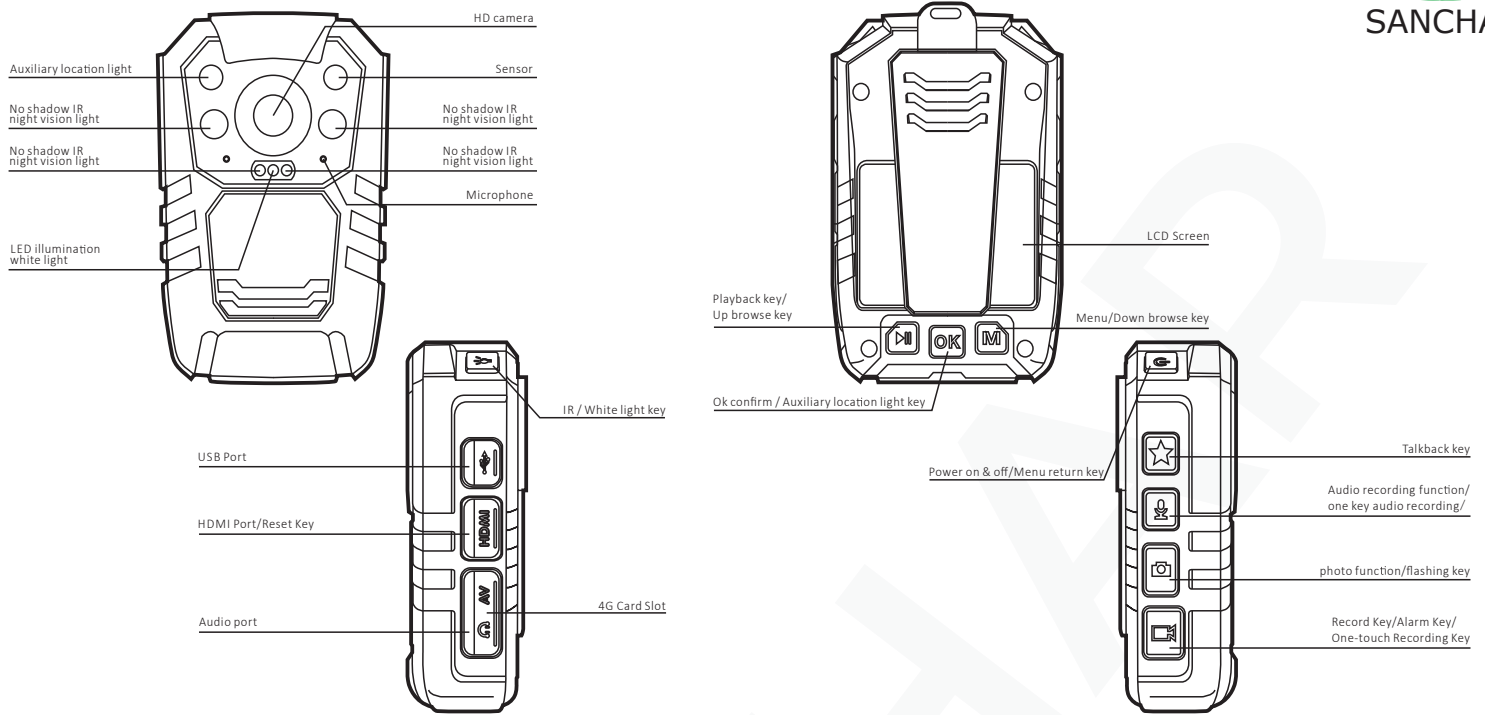

SBWC-01 BODY WORN CAMERA SYSTEM

- Ultra HD video
- IR Night vision
- GPS positioning
- Ambarella A12 chipset
- 4G/ Wi-Fi/ USB connectivity
- One key recording
- Remote Real-time talk
- Remote Real-time monitoring
- Remote Real-time location
- One key alarm function

SBWC-01 Body worn Camera is a wearable audio, video, or photographic recording system. It has the ability to stream in real time from the camera through a WIFI/ 4G-LTE network. High quality video can now be seen live anywhere in the world allowing real-time situational awareness and decision making. This ability has the potential to completely transform certain incident handling and outcomes, giving our users a totally new tool to enhance their effectiveness. SBWC-15 has a range of uses and designs, of which the best-known use is as a part of law enforcement to record their interactions with the public, or gather video evidence at crime scenes. Other uses include action cameras for social and recreational, commercial, healthcare, military, journalism and citizen surveillance.

Key Function

Latest Waterproof Technology

Waterproof designing, whole day recording , can work in complex environment.

Industrial Grade Material

The camera case is made from scientific structural design and industrial grade plastics ensuring 2 meters drop-resistance and won't damage camera body and data.

LIVE STREAM CAMERA MANAGEMENT SYSTEM

Sanchar CMSV6 is a video management system, which is an integral component of a security camera system that in general:

- Collects video from cameras and other sources
- Records / stores that video to a storage device
- Provides a password controlled interface to both view the live video, and access recorded video