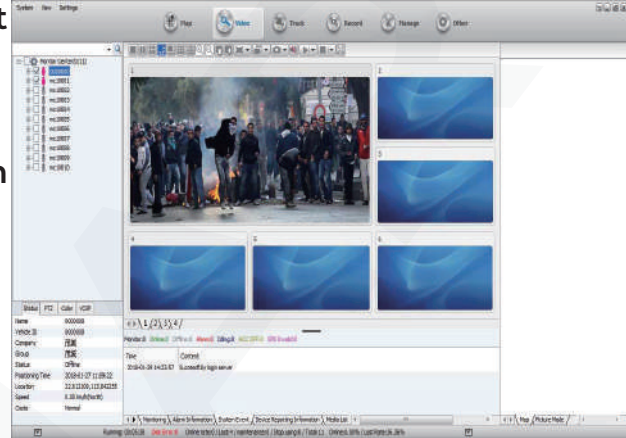

SBWC-01 Body worn Camera is a wearable audio, video, or photographic recording system. It has the ability to stream in real time from the camera through a WIFI/ 4G-LTE network. High quality video can now be seen live anywhere in the world allowing real-time situational awareness and decision making. This ability has the potential to completely transform certain incident handling and outcomes, giving our users a totally new tool to enhance their effectiveness. SBWC-15 has a range of uses and designs, of which the best-known use is as a part of law enforcement to record their interactions with the public, or gather video evidence at crime scenes. Other uses include action cameras for social and recreational, commercial, healthcare, military, journalism and citizen surveillance.

Key Function

Latest Waterproof Technology

Waterproof designing, whole day recording , can work in complex environment.

Industrial Grade Material

The camera case is made from scientific structural design and industrial grade plastics ensuring 2 meters drop-resistance and won't damage camera body and data.

LIVE STREAM CAMERA MANAGEMENT SYSTEM

Sanchar CMSV6 is a video management system, which is an integral component of a security camera system that in general:

- Collects video from cameras and other sources
- Records / stores that video to a storage device
- Provides a password controlled interface to both view the live video, and access recorded video