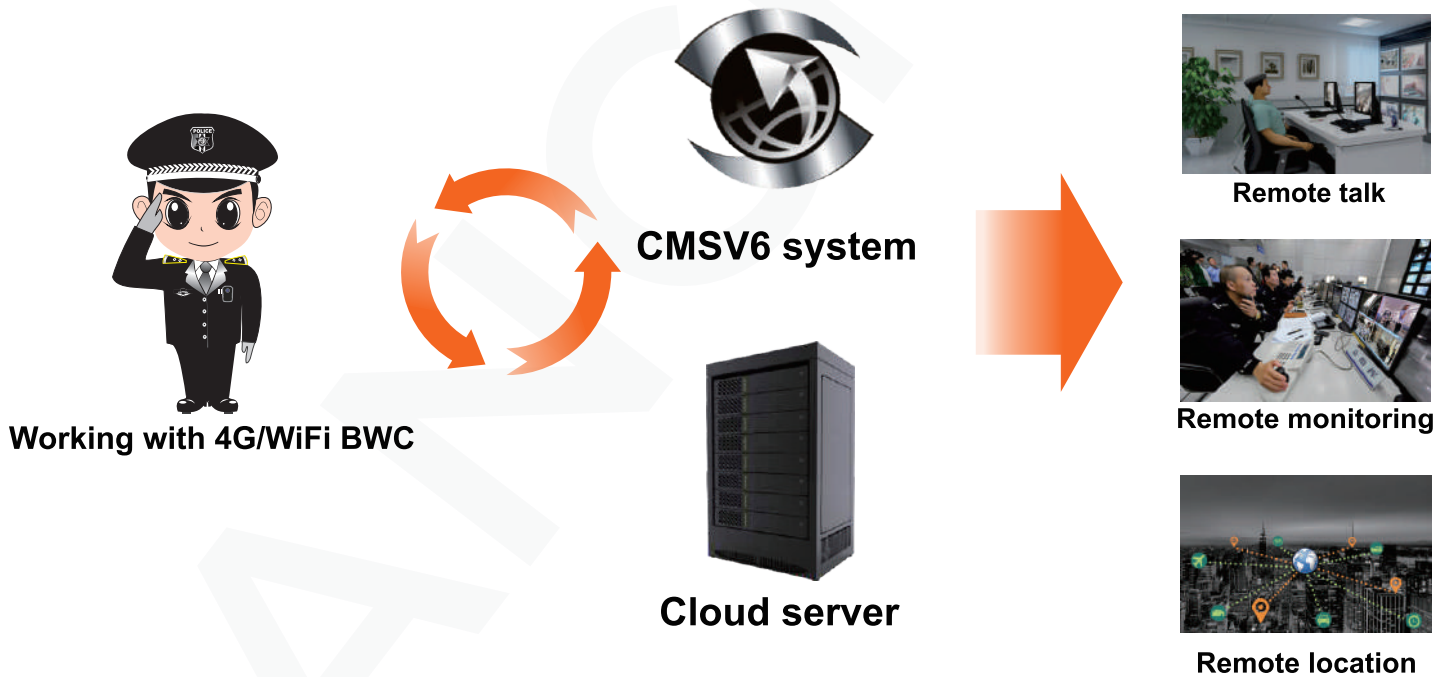

SBWC-01 Body worn Camera is a wearable audio, video, or photographic recording system. It has the ability to stream in real time from the camera through a WIFI/ 4G-LTE network. High quality video can now be seen live anywhere in the world allowing real-time situational awareness and decision making. This ability has the potential to completely transform certain incident handling and outcomes, giving our users a totally new tool to enhance their effectiveness. SBWC-15 has a range of uses and designs, of which the best-known use is as a part of law enforcement to record their interactions with the public, or gather video evidence at crime scenes. Other uses include action cameras for social and recreational, commercial, healthcare, military, journalism and citizen surveillance.

Key Function

Latest Waterproof Technology

Waterproof designing, whole day recording , can work in complex environment.

Industrial Grade Material

The camera case is made from scientific structural design and industrial grade plastics ensuring 2 meters drop-resistance and won't damage camera body and data.

LIVE STREAM CAMERA MANAGEMENT SYSTEM

Sanchar CMSV6 is a video management system, which is an integral component of a security camera system that in general:

- Collects video from cameras and other sources
- Records / stores that video to a storage device
- Provides a password controlled interface to both view the live video, and access recorded video

Live Stream System Diagrammatization

Low Latency Data Transmission

The low delay data transmission which less than 0.6 second ensures the high efficiency and real-time performance of data return.

SPECIFICATIONS